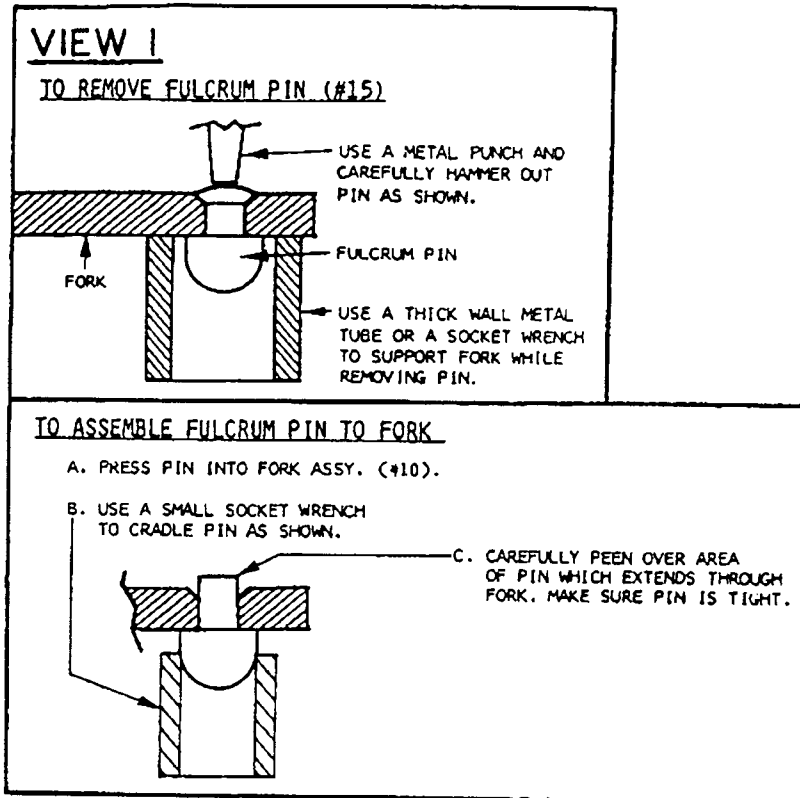

Oster Shearing Head
Model EW 310c

PAGE 208